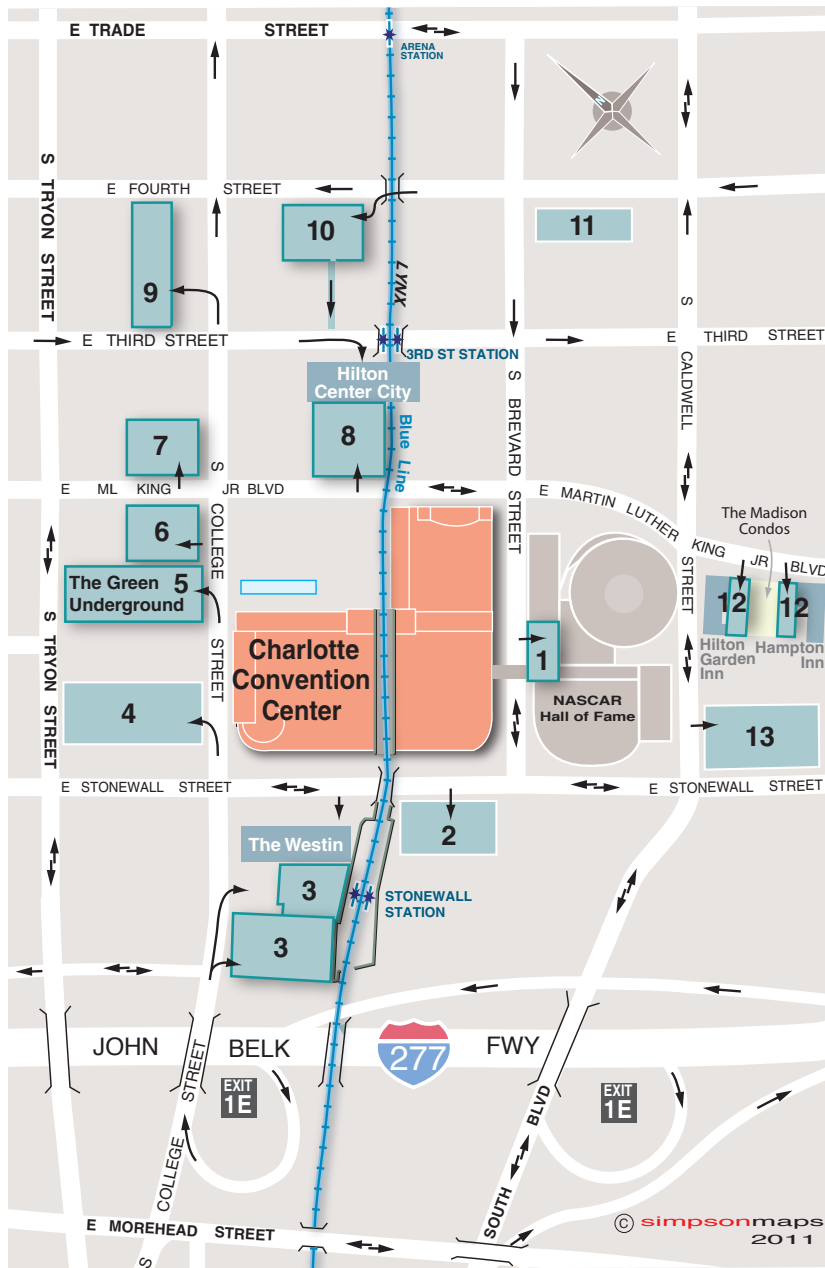

# CONVENTION CENTER PARKING

**Hotels**

**Parking Facilities**

- Covered Parking
- Flat Surface Parking

### Parking Rates

Lot #'s	*Rate
1	\$2 first 1/2 hour; \$1 each additional 1/2 hour; Max \$14 daily
2	\$8 flat rate
3	\$3 first hour; \$2 each additional hour; Max \$18 weekdays; \$8 flat on Sat & Sun
4	\$10 flat rate
5	\$3 first 1/2 hour; \$1 each additional 1/2 hour; Max \$16
6	\$3 first 1/2 hour; \$1 each additional 1/2 hour; Max \$16
7	\$3 first 1/2 hour; \$1 each additional 1/2 hour; Max \$16
8	\$3 first 1/2 hour; \$1 each additional 1/2 hour; Max daily \$16; overnight \$18
9	\$3 first 1/2 hour; \$3 each additional 1/2 hour; Max \$20
10	\$2 first 20 min; \$2 each additional 20 min; Max \$20
11	\$7 flat rate
12	\$10 flat rate
13	\$5 flat rate